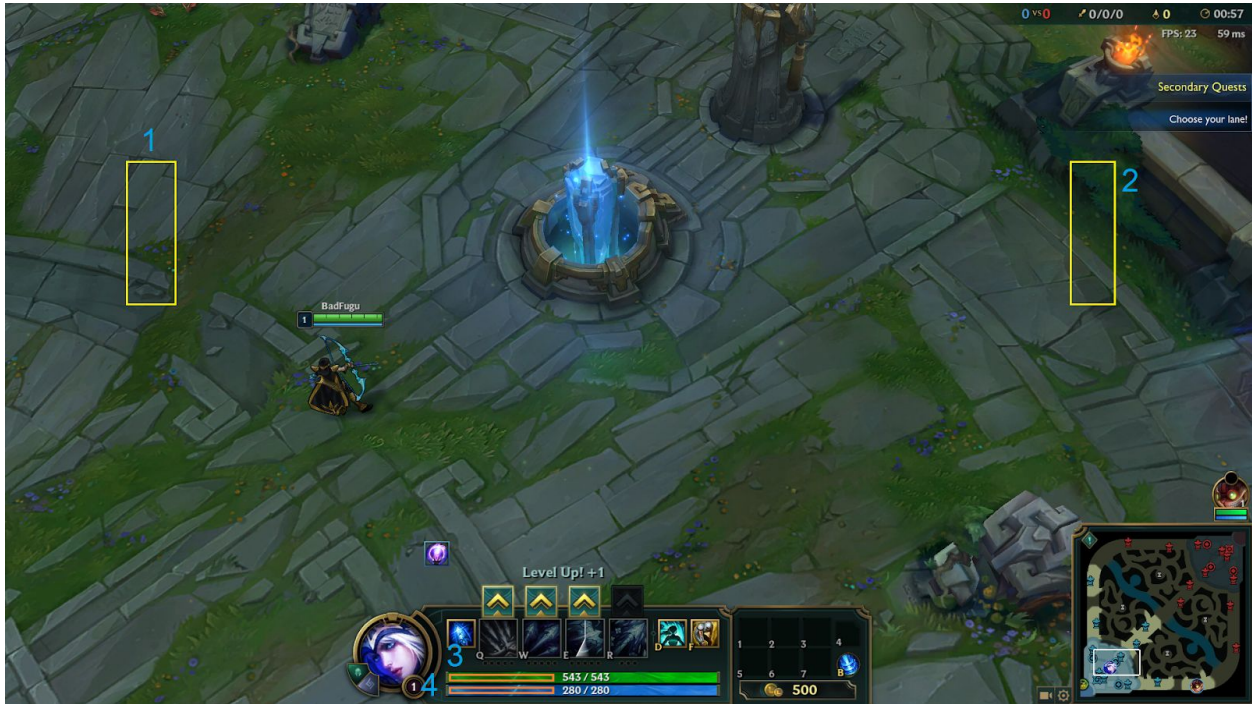

Suggested sampling areas:

Copyright © 2018 Riot Games. www.riotgames.com

- Back (yellow)
  - Left Back (1)

	X 195	Width 64
	Y 343	Height 314

- Right Back (2)

	X 1650	Width 64
	Y 343	Height 314

- Front (orange)
  - Left Front (3)

	X 683	Width 165
	Y 1033	Height 9

- Right Front (4)

	X 683	Width 165
	Y 1053	Height 9